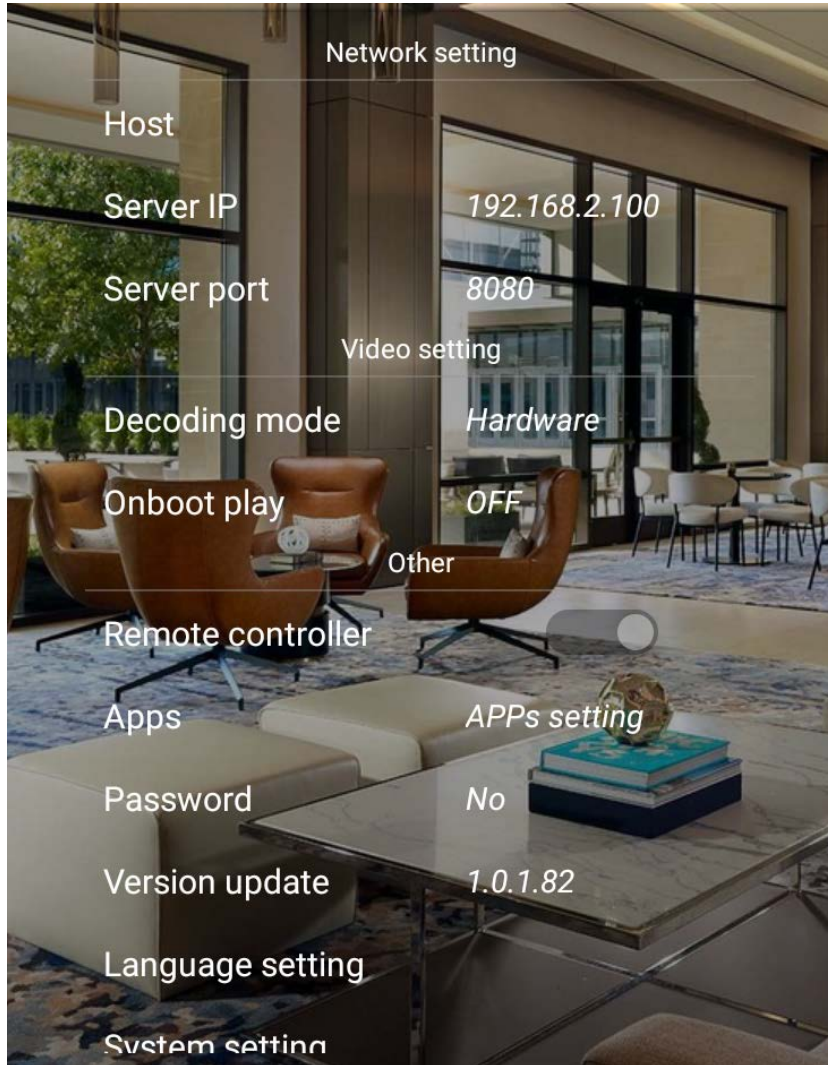

# Modify Server Information

Click This to enter the setting page

⚠ 不安全 | 192.168.2.100:8080/login

Modified the Server address and port, match with web login address and port.